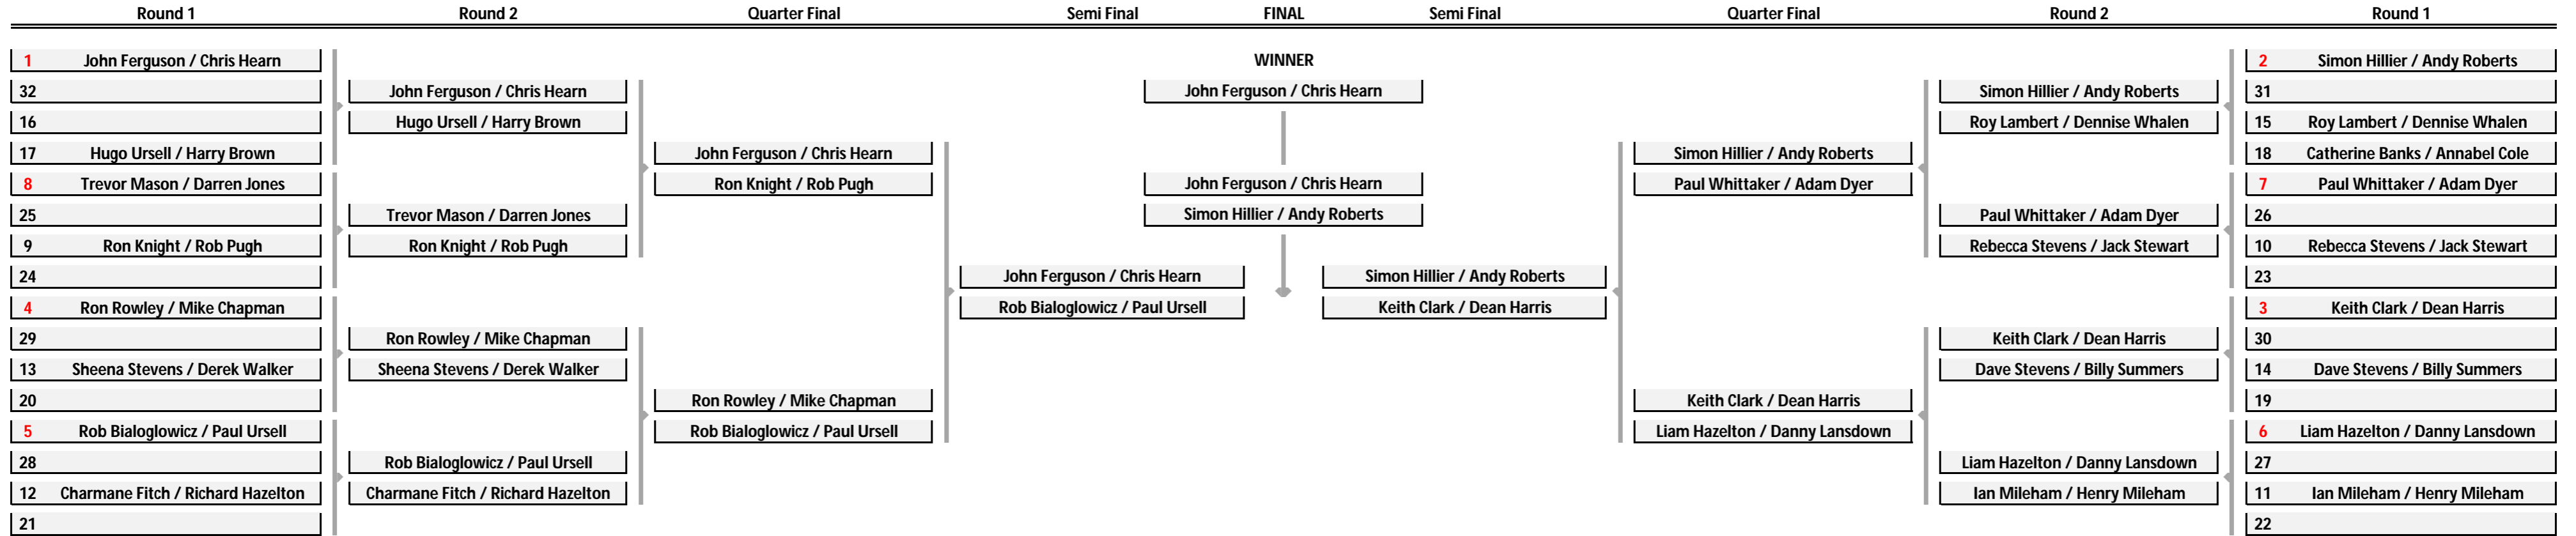

OPEN SINGLES

SENIOR VETERAN SINGLES

LADIES SINGLES

OPEN DOUBLES

ALLOCATED DOUBLES