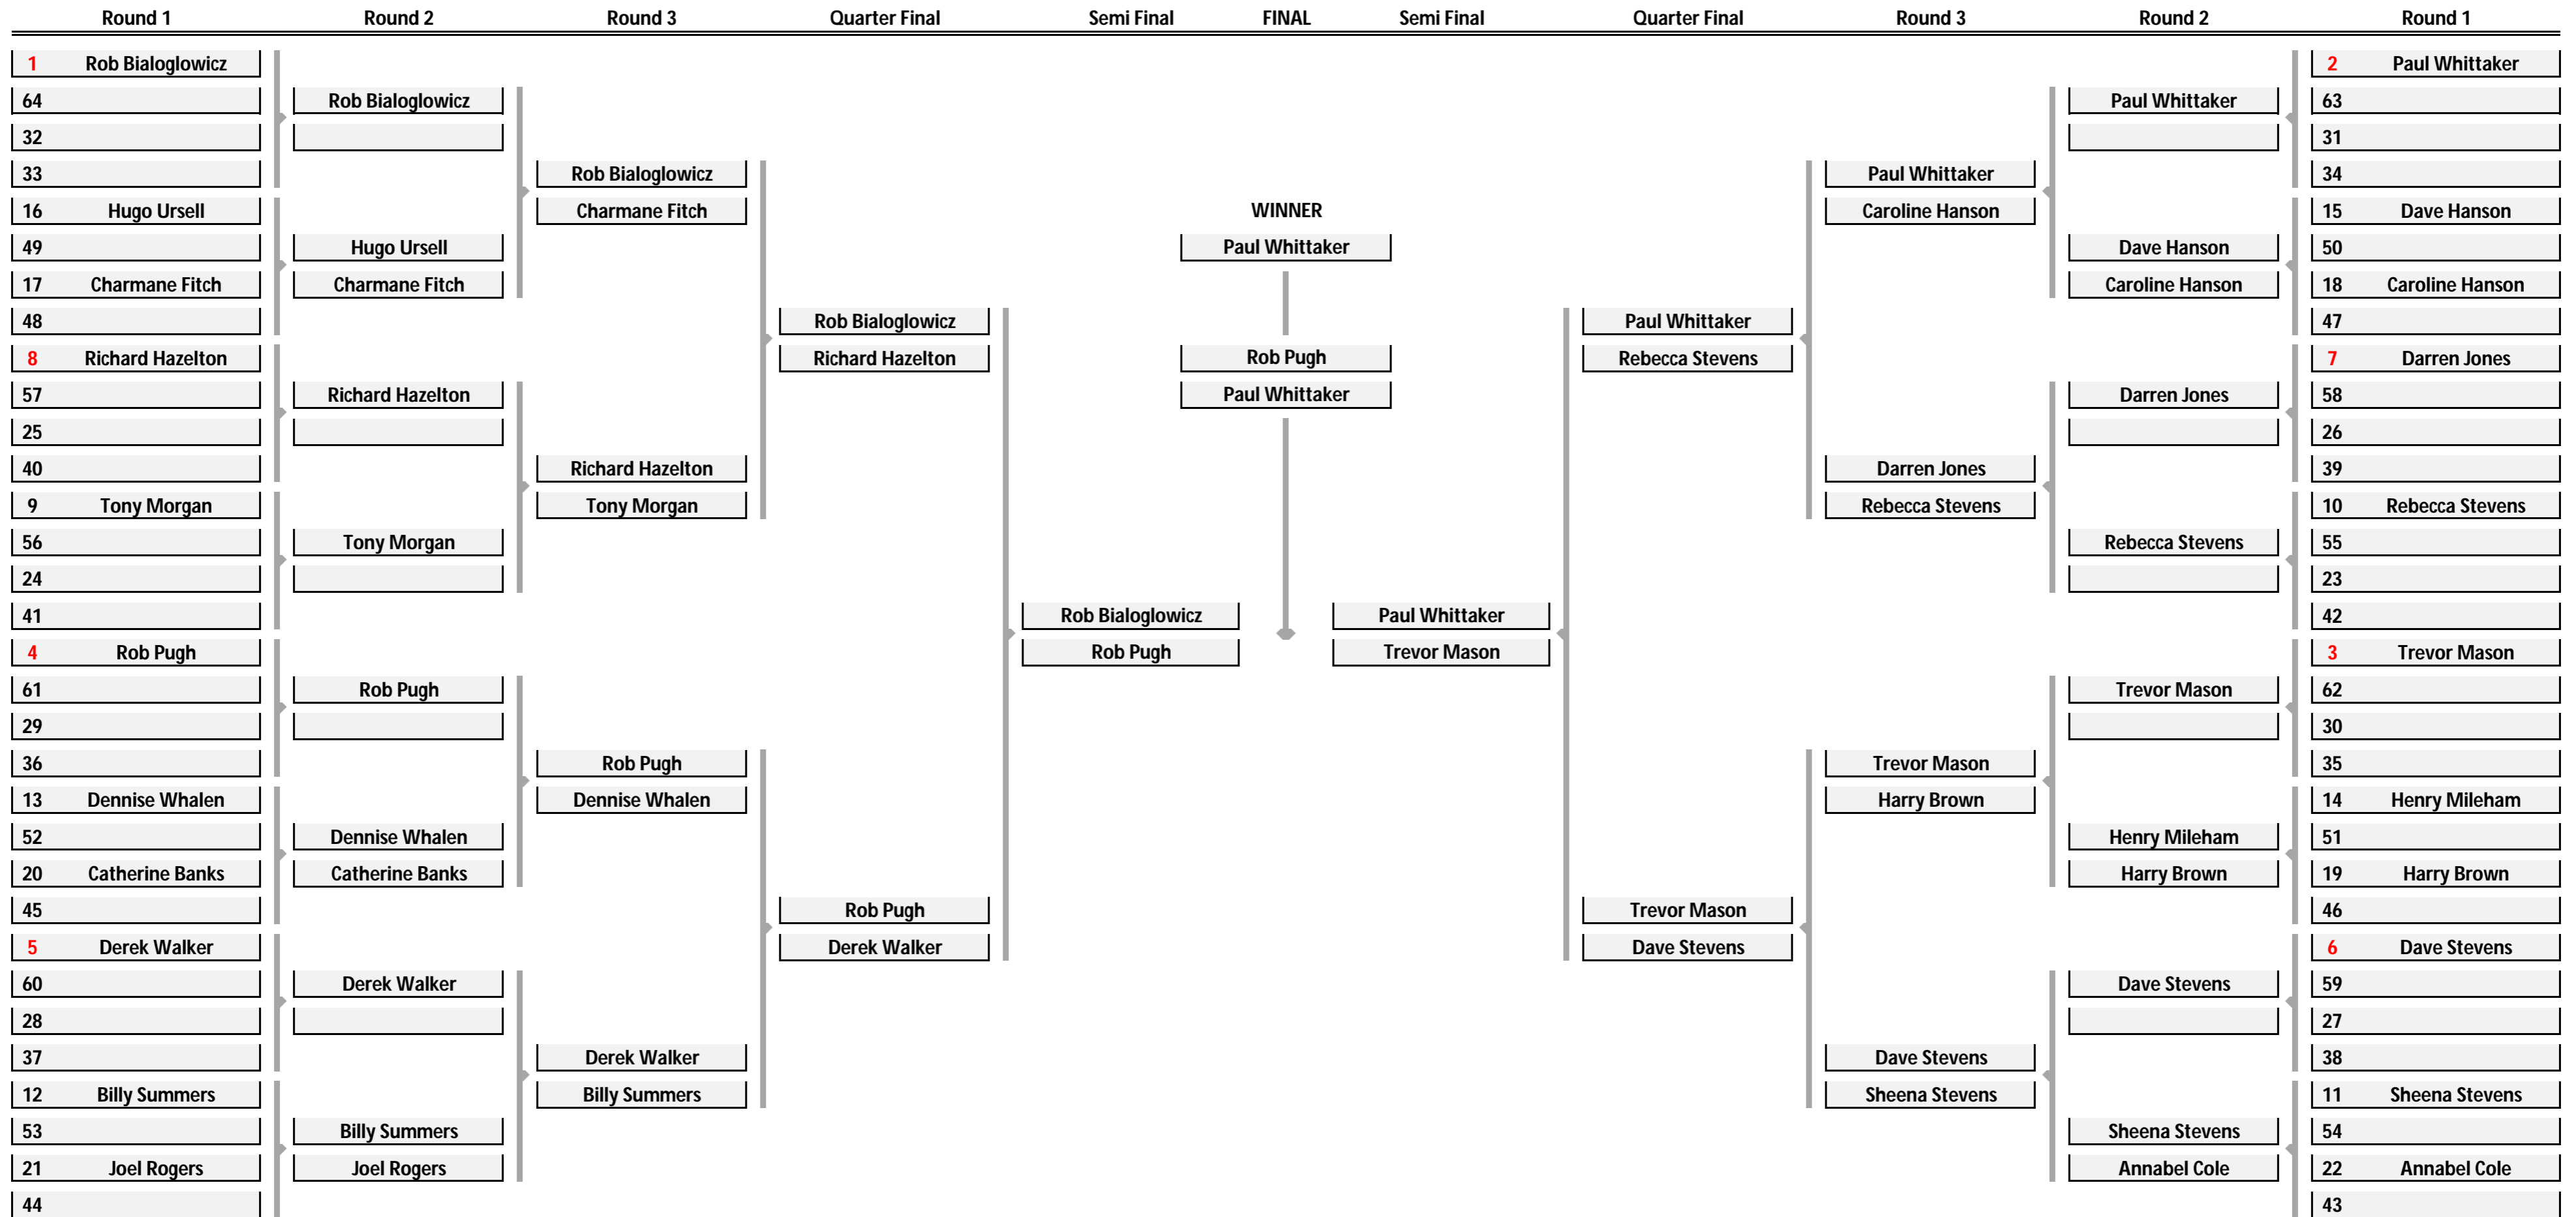

CONSOLATION SINGLES

SENIOR VETERAN SINGLES

LADIES SINGLES

OPEN DOUBLES

ALLOCATED DOUBLES