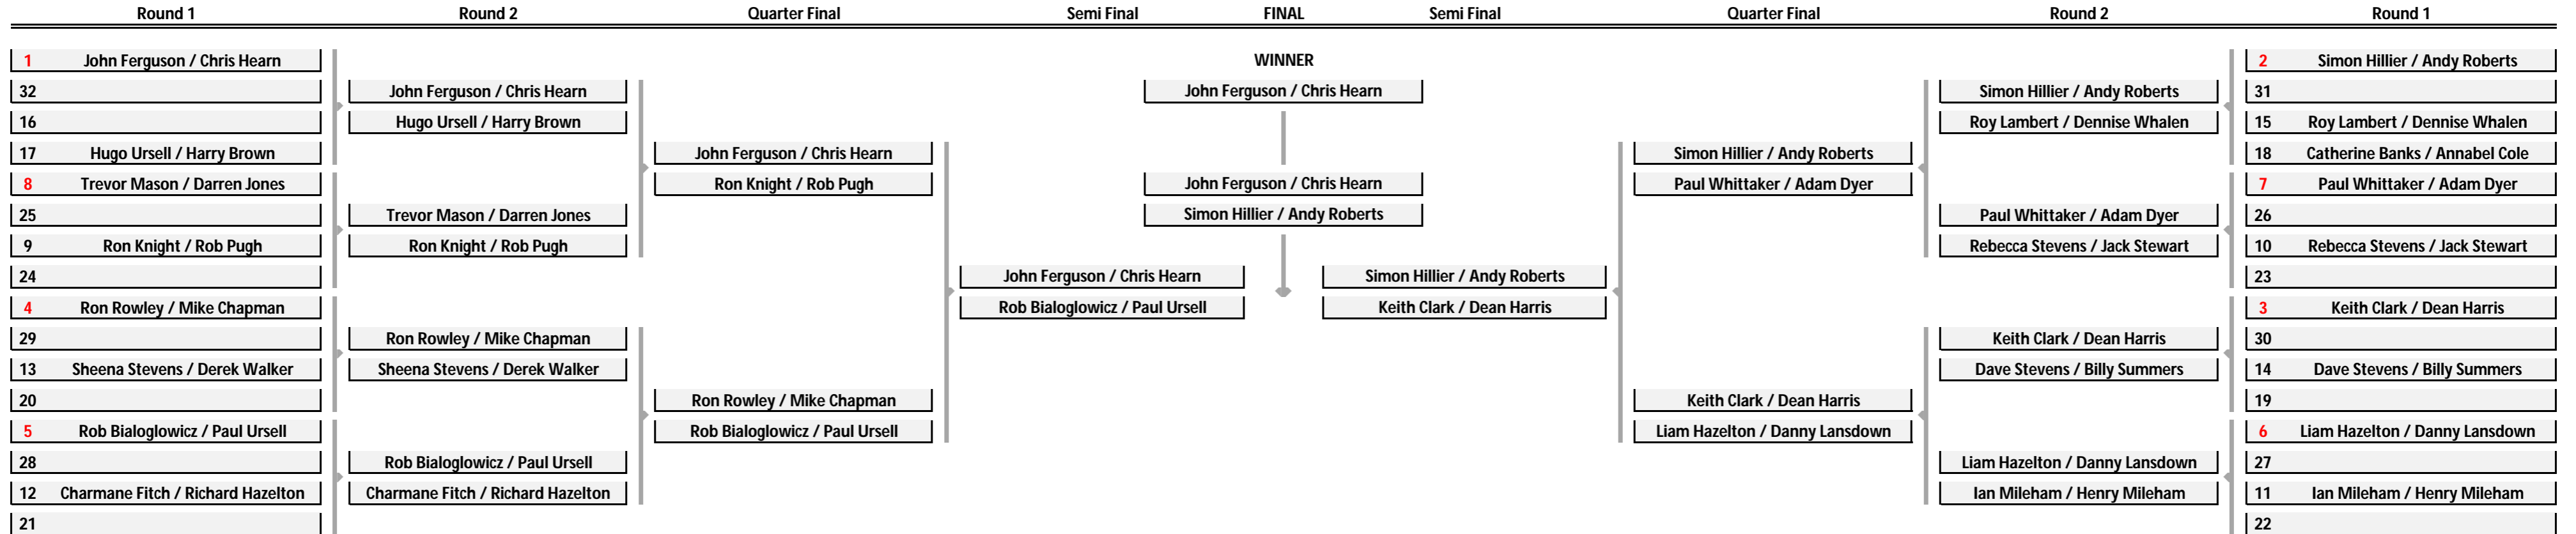

CONSOLATION SINGLES

SENIOR VETERAN SINGLES

LADIES SINGLES

OPEN DOUBLES

ALLOCATED DOUBLES