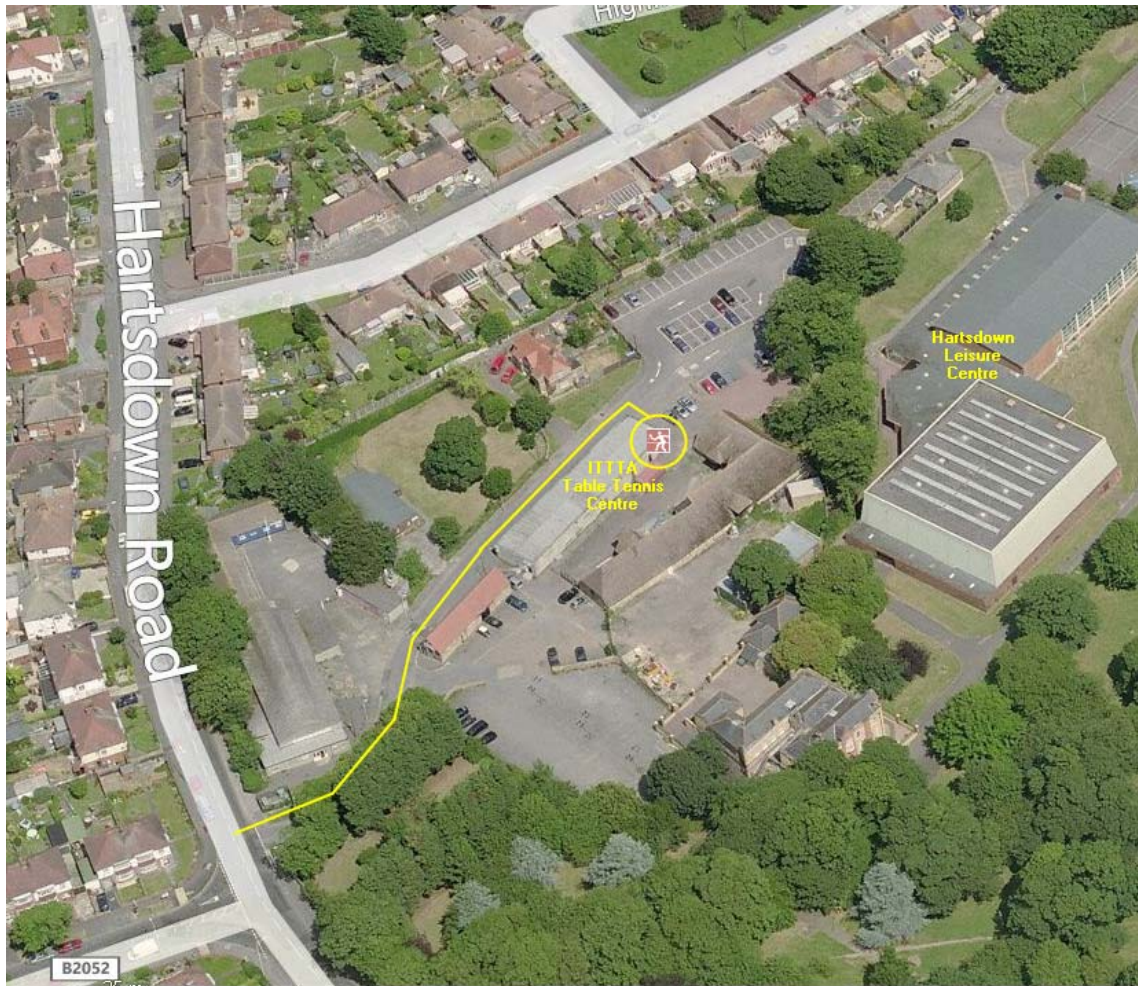

Location of the Isle of Thanet Table Tennis Centre

The Table Tennis Centre is located near Hartsdown Leisure Centre CT9 5QX. Entrance as shown.